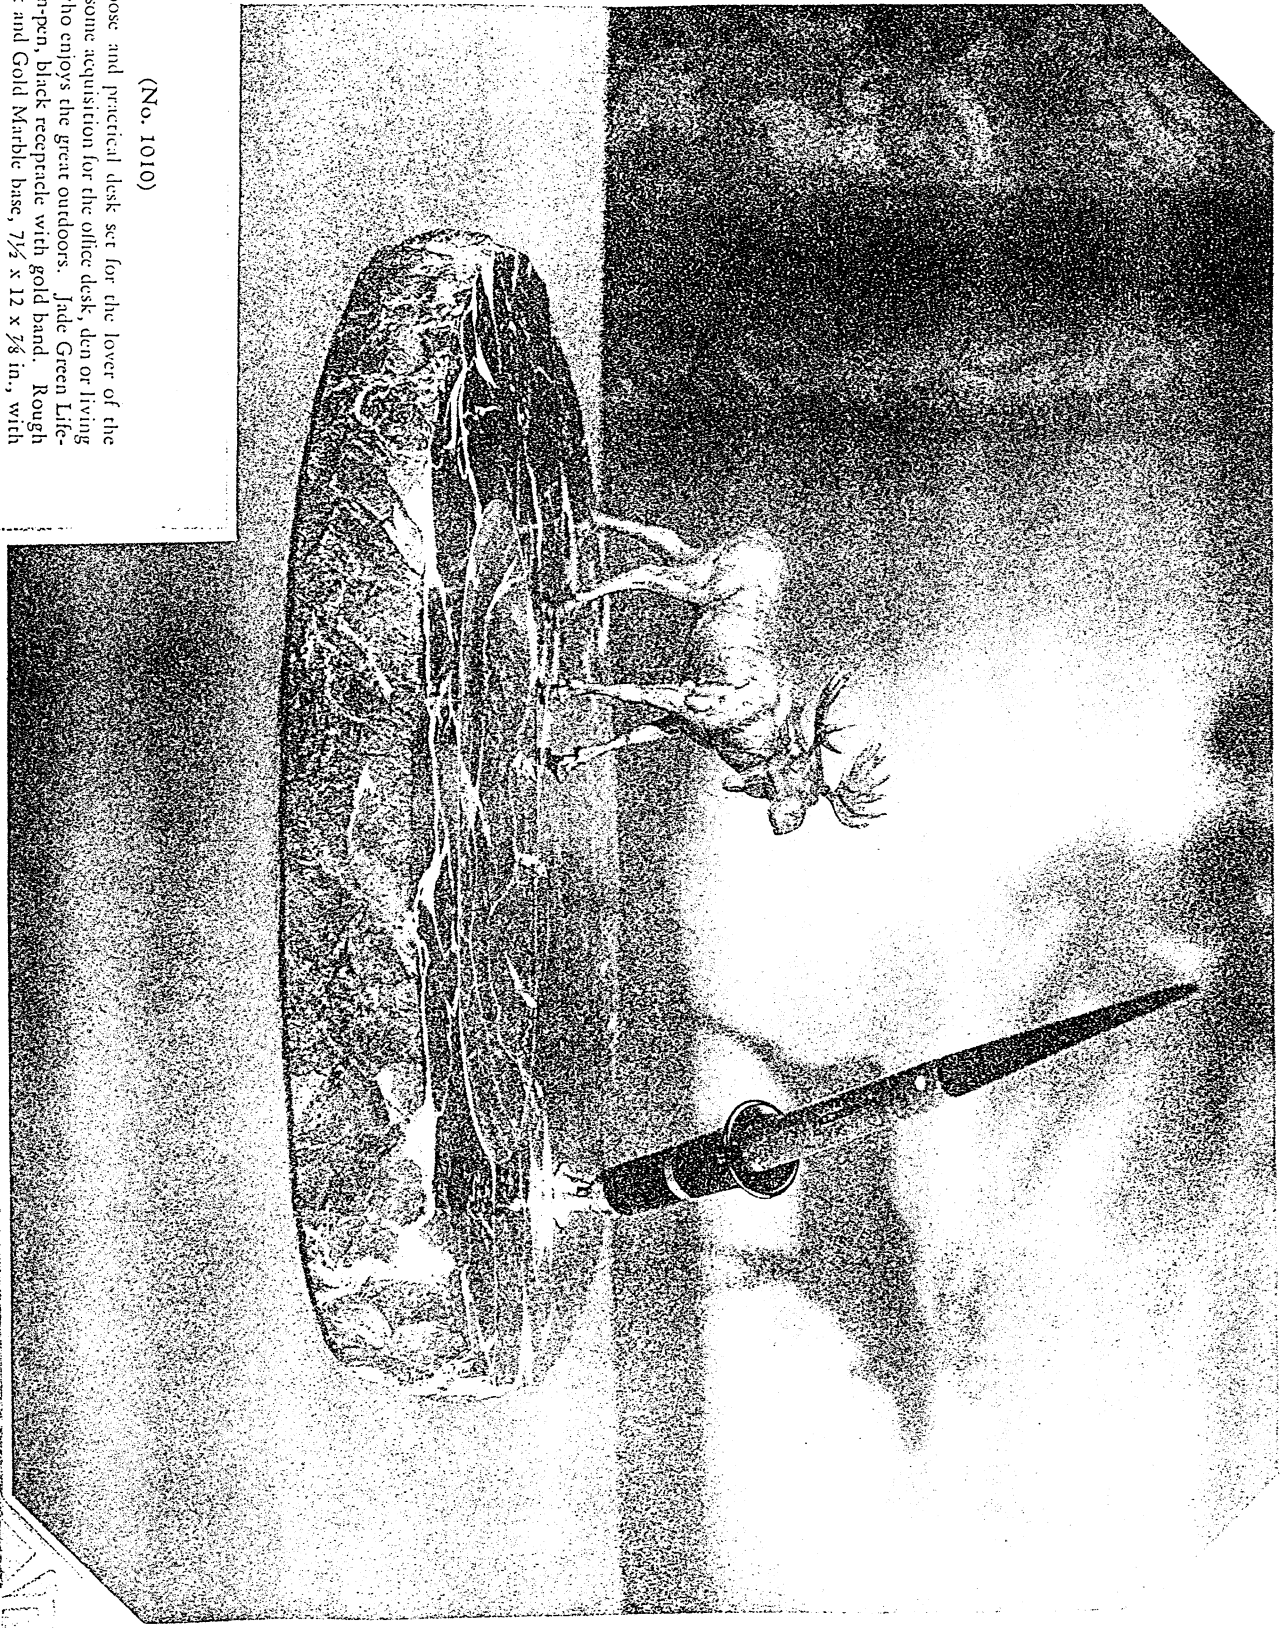

THIS shaggy moose and practical desk set for the lover of the open. A handsome acquisition for the office desk, den or living room of the man who enjoys the great outdoors. Jade Green Lifetime Desk Fountain-pen, black receptacle with gold band. Rough hewn Italian Black and Gold Marble base, 7½ x 12 x 2½ in., with hollowed ash receiver.

Bronze, List price $47

(No. 1010)